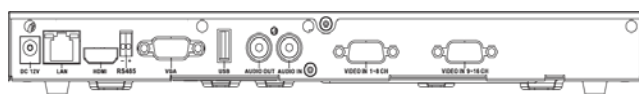

Specifications